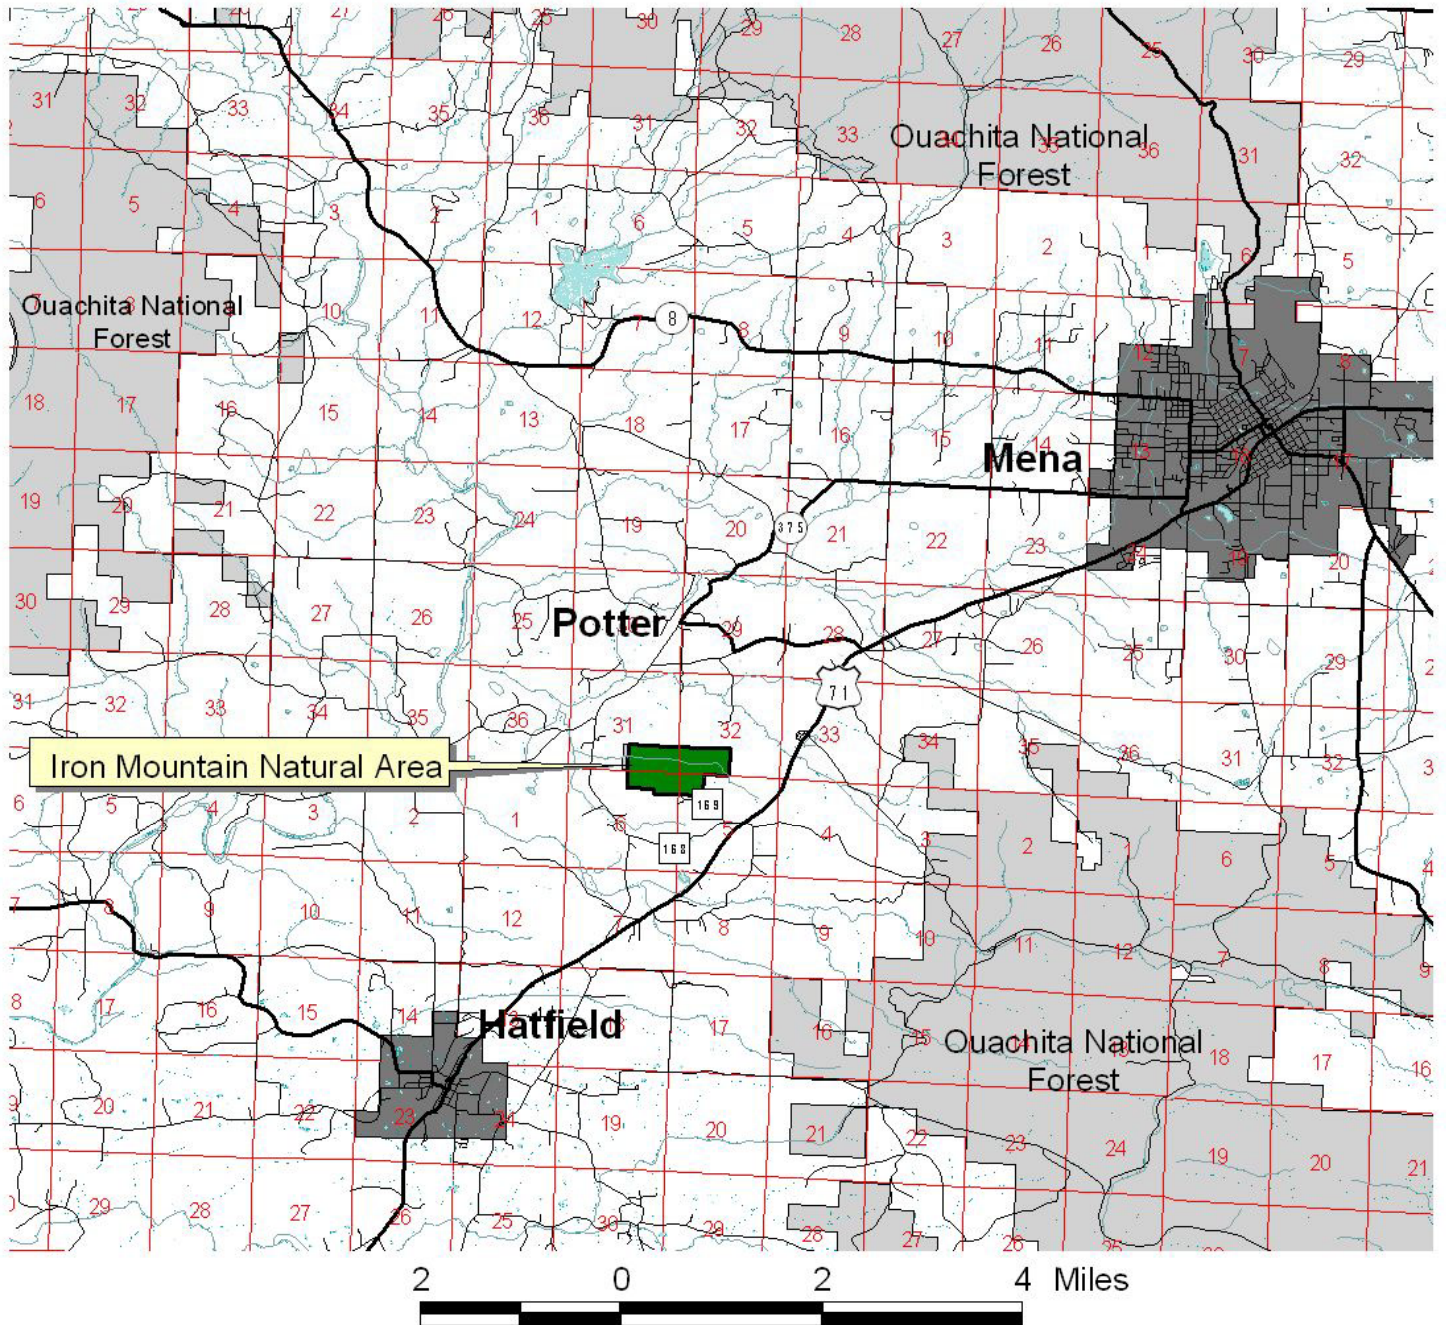

Arkansas Natural Heritage Commission
Department of Arkansas Heritage
Iron Mountain Natural Area

Iron Mountain Natural Area

County: Polk Date Added To System: 1979 Acreage: 260.51

Directions: From Mena, travel approximately 7.1 miles southwest on U.S. Highway 71 through and beyond Potter Junction. Turn right on County Road 168 and travel 0.2 mile to fork. Turn right on County Road 169 and travel 0.3 mile to parking area on your right.